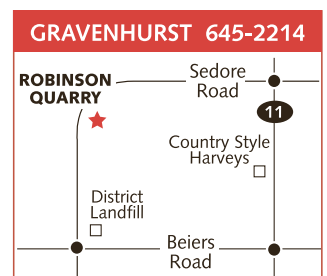

On time, on budget, and to your total satisfaction.

Contact Fowler today for all your landscape materials.

Quick delivery available or visit one of our 5 locations below for self service.

705-645-2214

fowler.ca