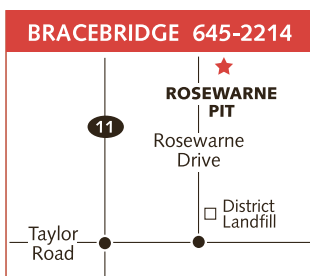

On time, on budget, and to your total satisfaction.

Contact Fowler today for all your landscape materials.

Quick delivery available or visit one of our 5 locations below for self service.

705-645-2214

fowler.ca