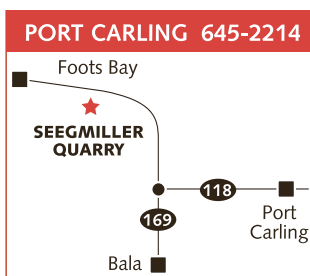

On time, on budget, and to your total satisfaction.

Contact Fowler today for all your landscape materials.

Quick delivery available or visit one of our 5 locations below for self service.

705-645-2214

fowler.ca